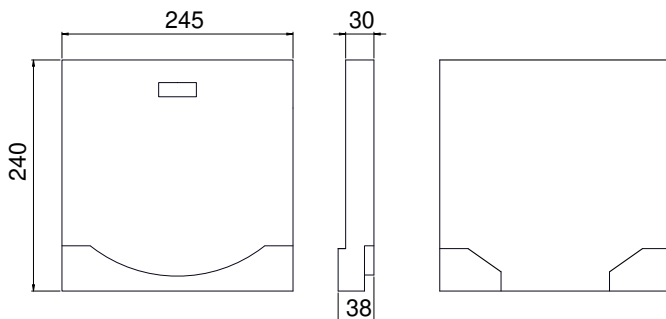

ENDCAPS

for STORA SELF 200

DESCRIPTION

Endcaps for STORA SELF 200 channels

PRODUCT ADVANTAGES

- Available in 2 versions:
 - without outlet
 - with integrated outlet Ø 160

MATERIAL

Polyester concrete

PLACE OF INSTALLATION

For all domestic uses

without outlet H130

without outlet H240

with integrated outlet Ø 160 H240

REFERENCE	ARTICLE N°	KG	UNITS PER PALLET
Endcaps without outlet H240	AE20002000	3,20	
Endcaps with integrated outlet Ø 160 H240	AE20012000	3,20	
Endcaps without outlet H130	AE20022000	1,50	

Sizes in mm - Weights, sizes and sketch are indicative - Uncontrolled distribution.