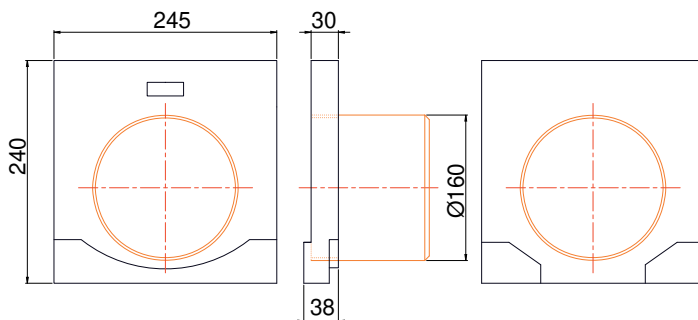

ENDCAPS

for STORA SELF 200

DESCRIPTION

Endcaps for STORA SELF 200 channels

PRODUCT ADVANTAGES

- Available in 2 versions:
 - without outlet
 - with integrated outlet Ø 160

MATERIAL

Polyester concrete

PLACE OF INSTALLATION

For all domestic uses

without outlet H130

without outlet H240

with integrated outlet Ø 160 H240

REFERENCE	ARTICLE N°	KG	UNITS PER PALLET
Endcaps without outlet H240	AE20002000	3,20	
Endcaps with integrated outlet Ø 160 H240	AE20012000	3,20	
Endcaps without outlet H130	AE20022000	1,50	

Sizes in mm - Weights, sizes and sketch are indicative - Uncontrolled distribution.