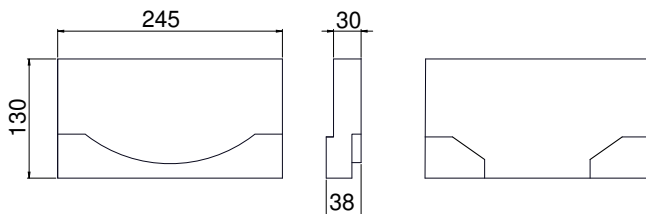

ENDCAPS

for STORA SELF 200

DESCRIPTION

Endcaps for STORA SELF 200 channels

PRODUCT ADVANTAGES

- Available in 2 versions:
 - without outlet
 - with integrated outlet Ø 160

MATERIAL

Polyester concrete

PLACE OF INSTALLATION

For all domestic uses

without outlet H130

without outlet H240

with integrated outlet Ø 160 H240

REFERENCE	ARTICLE N°	KG	UNITS PER PALLET
Endcaps without outlet H240	AE20002000	3,20	
Endcaps with integrated outlet Ø 160 H240	AE20012000	3,20	
Endcaps without outlet H130	AE20022000	1,50	

Sizes in mm - Weights, sizes and sketch are indicative - Uncontrolled distribution.