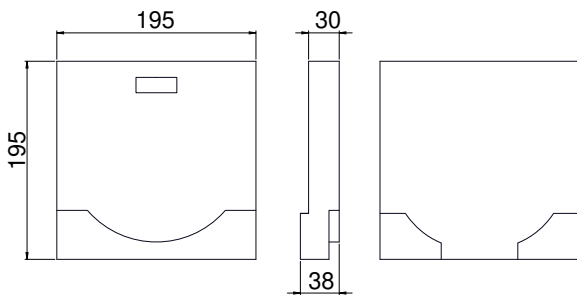

ENDCAPS for STORA SELF 150

DESCRIPTION

Endcaps for STORA SELF 150 channels

PRODUCT ADVANTAGES

- Available in 2 versions:
 - without outlet
 - with integrated outlet \varnothing 110

MATERIAL

Polyester concrete

PLACE OF INSTALLATION

For all domestic uses

without outlet H120

without outlet H190

with integrated outlet \varnothing 110 H190

REFERENCE	ARTIKEL N°	KG	UNITS PER PALLET
Endcaps without outlet H190	AE15002000N	1,70	
Endcaps with integrated outlet \varnothing 110 H190	AE15012000N	1,70	
Endcaps without outlet H120	AE15022000	1,20	

Sizes in mm - Weights, sizes and sketch are indicative - Uncontrolled distribution.