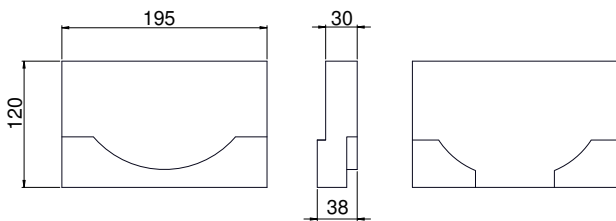

ENDCAPS for STORA SELF 150

DESCRIPTION

Endcaps for STORA SELF 150 channels

PRODUCT ADVANTAGES

- Available in 2 versions:
 - without outlet
 - with integrated outlet \varnothing 110

MATERIAL

Polyester concrete

PLACE OF INSTALLATION

For all domestic uses

without outlet H120

without outlet H190

with integrated outlet \varnothing 110 H190

REFERENCE	ARTIKEL N°	KG	UNITS PER PALLET
Endcaps without outlet H190	AE15002000N	1,70	
Endcaps with integrated outlet \varnothing 110 H190	AE15012000N	1,70	
Endcaps without outlet H120	AE15022000	1,20	

Sizes in mm - Weights, sizes and sketch are indicative - Uncontrolled distribution.