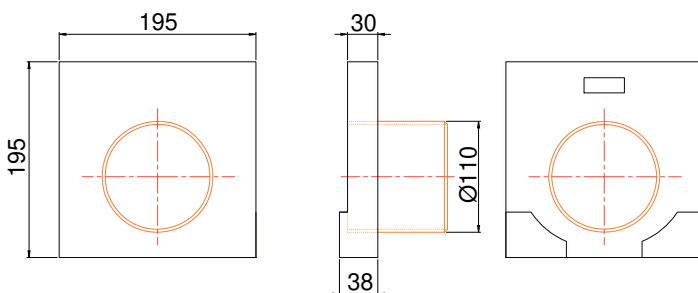

PLACE OF INSTALLATION

For all domestic uses

without outlet H120

without outlet H190

with integrated outlet \varnothing 110 H190

REFERENCE	ARTIKEL N°	KG	UNITS PER PALLET
Endcaps without outlet H190	AE15002000N	1,70	
Endcaps with integrated outlet \varnothing 110 H190	AE15012000N	1,70	
Endcaps without outlet H120	AE15022000	1,20	

Sizes in mm - Weights, sizes and sketch are indicative - Uncontrolled distribution.