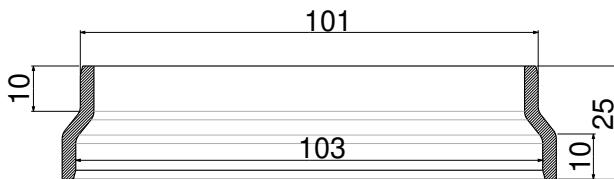

MATERIAL

Polypropylene

REFERENCE	ARTICLE N°	KG	UNITS PER PALLET
Connection pipe	S6500422	0,10	

Sizes in mm - Weights, sizes and sketch are indicative - Uncontrolled distribution.